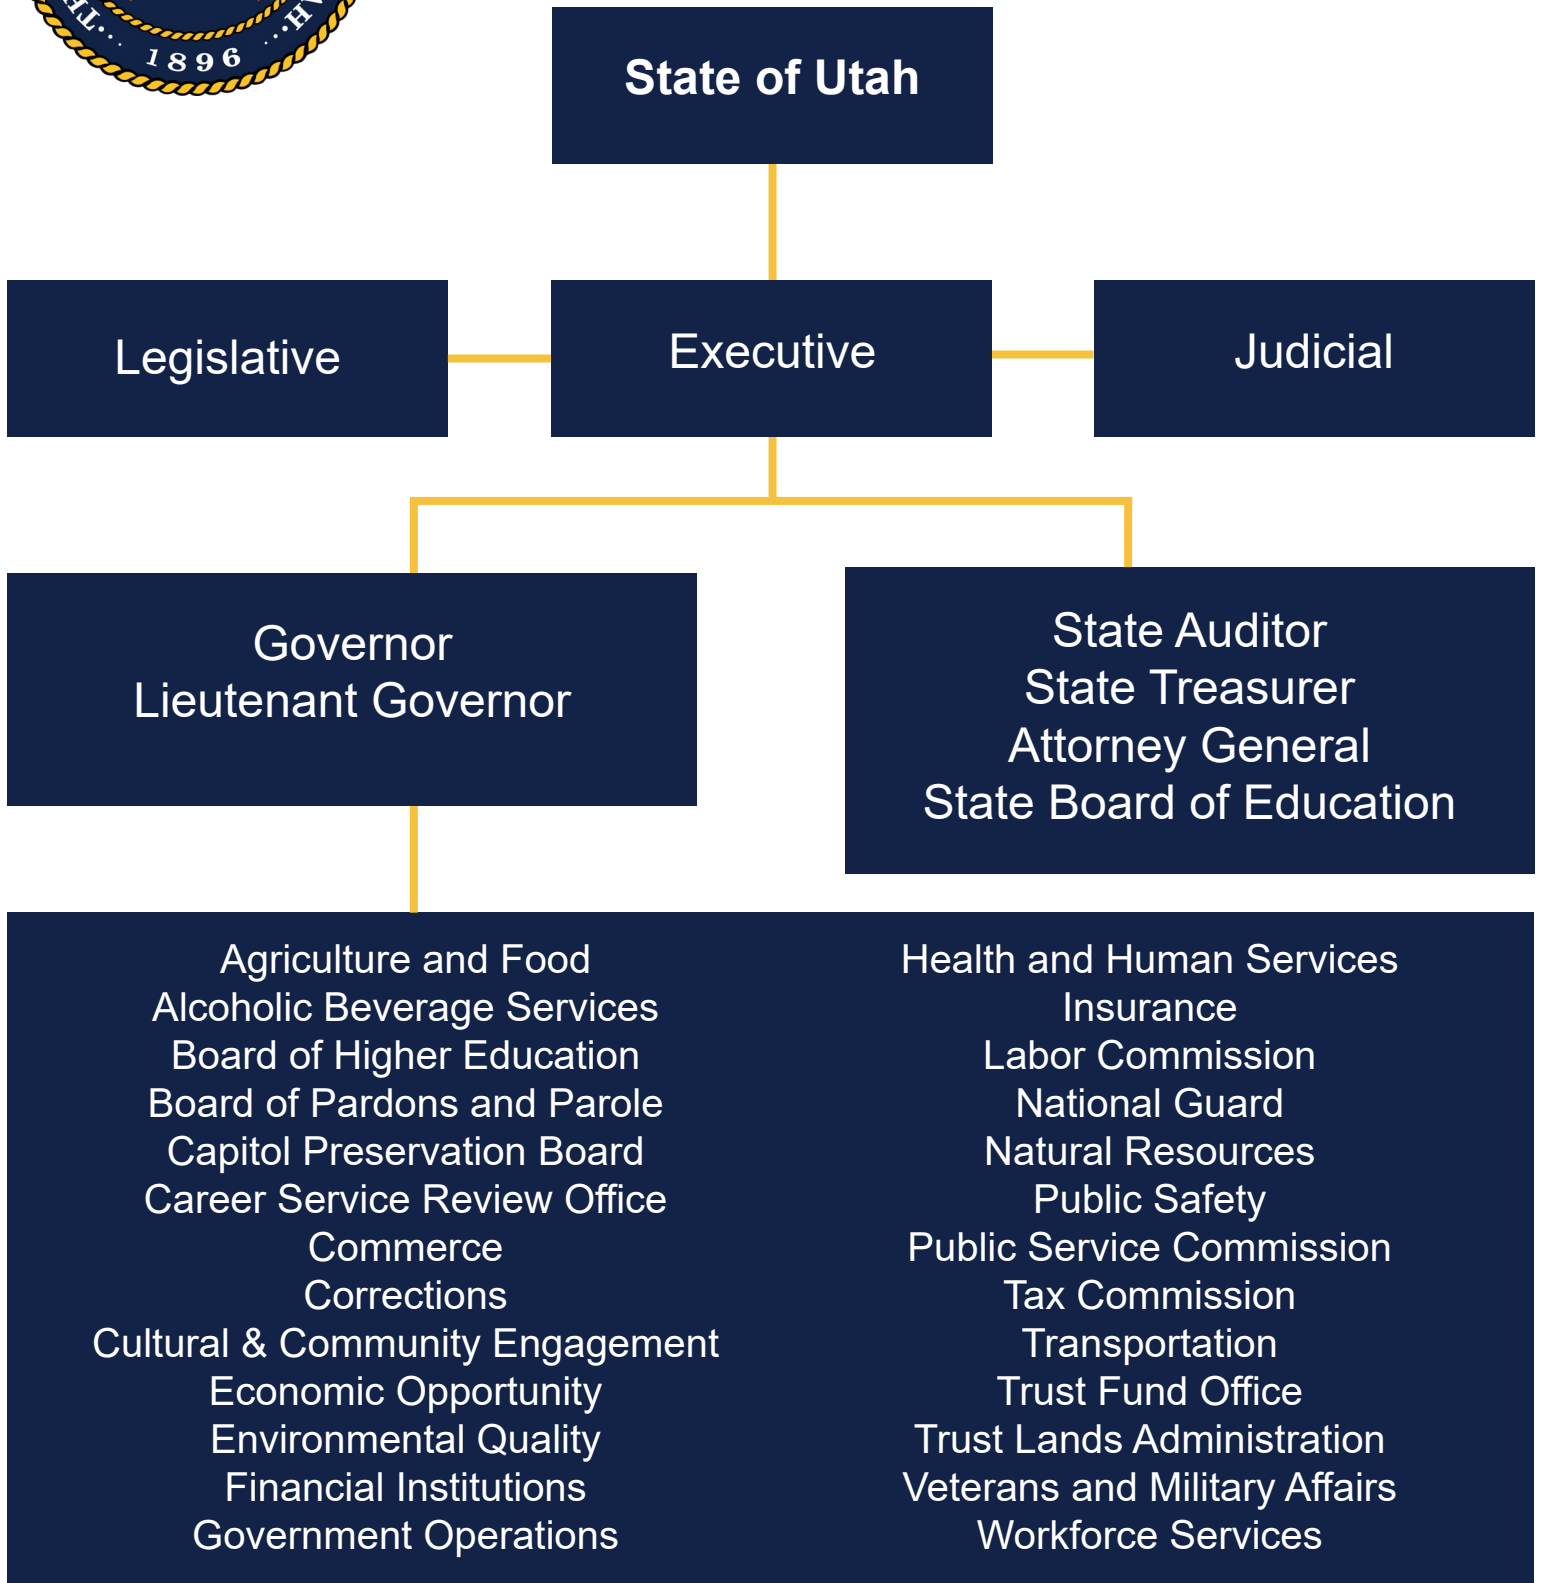

State of Utah Organizational Chart

Note: Agency links in the organization chart are linked to agency descriptions, enacted budgets, staffing levels, and performance measures in the [Compendium of Budget Information \(COBI\)](#).